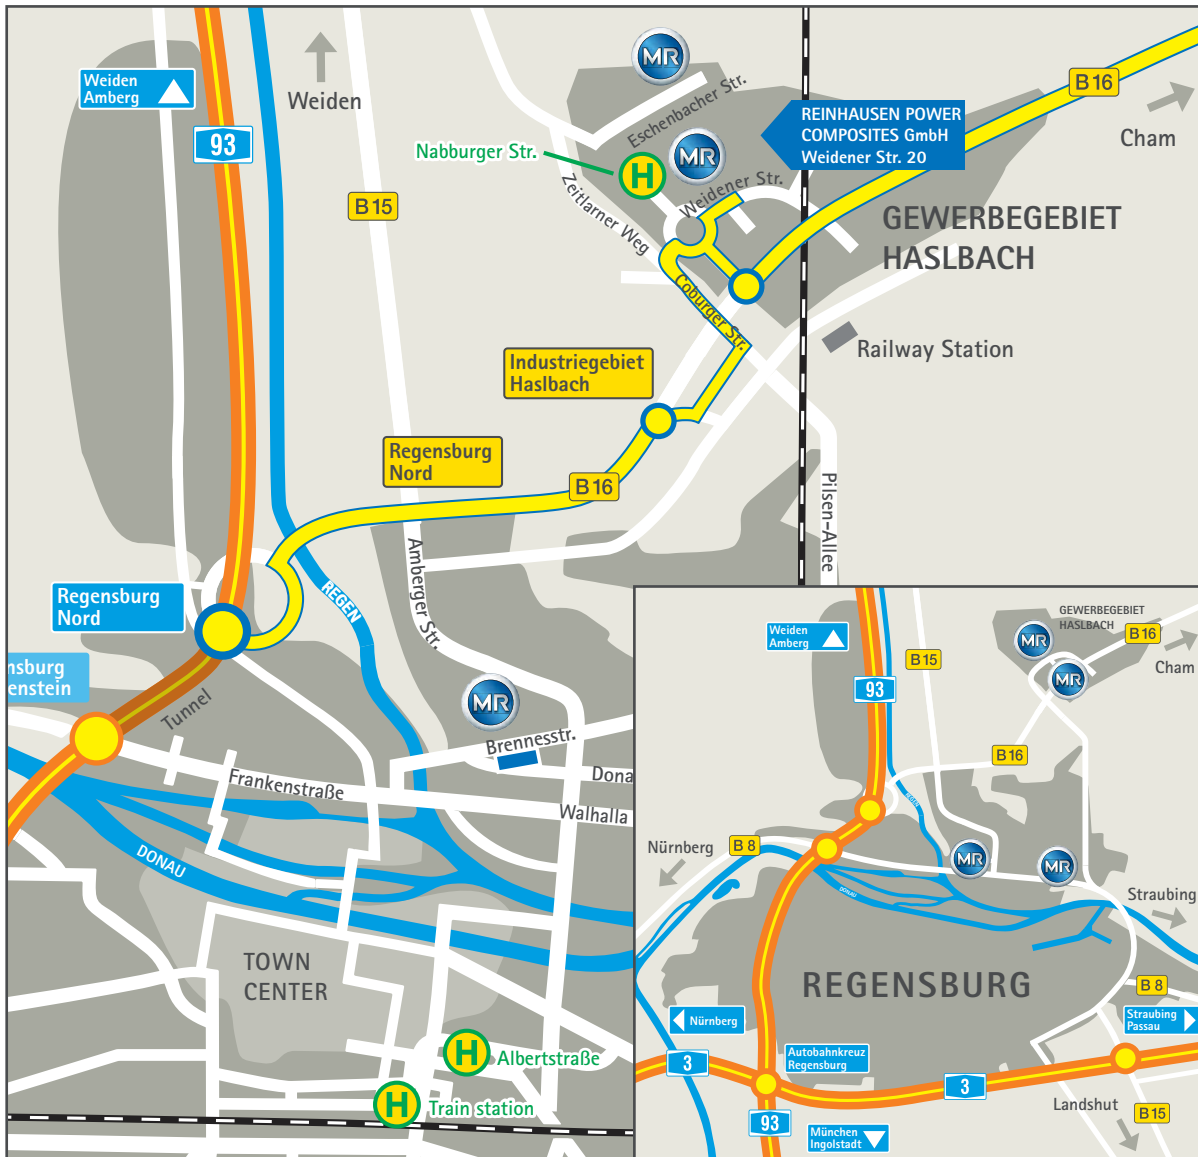

## Directions to our factory in Haslbach

### By bus from Regensburg train station:

Line 34 (towards Falkenstein) from the train station to Rgbg. Coburger Straße  
Line 35 (towards Wulkersdorf) from the train station to Rgbg. Coburger Straße  
Line 77 (towards Haslbach) from the train station to Nabburger Straße

### By taxi from Regensburg train station:

Taxi rank in front of the train station, costs approx. €20 (approx. 10 km)

### By car – A 93:

Leave the A93 at the exit Regensburg Nord. Drive into the roundabout and choose the lane towards B16/Cham. After 3.4 km take the exit Industriegebiet Haslbach. Go left towards Coburger Straße and left again on Coburger Straße. After 400 m turn right onto the roundabout and take the second exit for Weidener Straße.