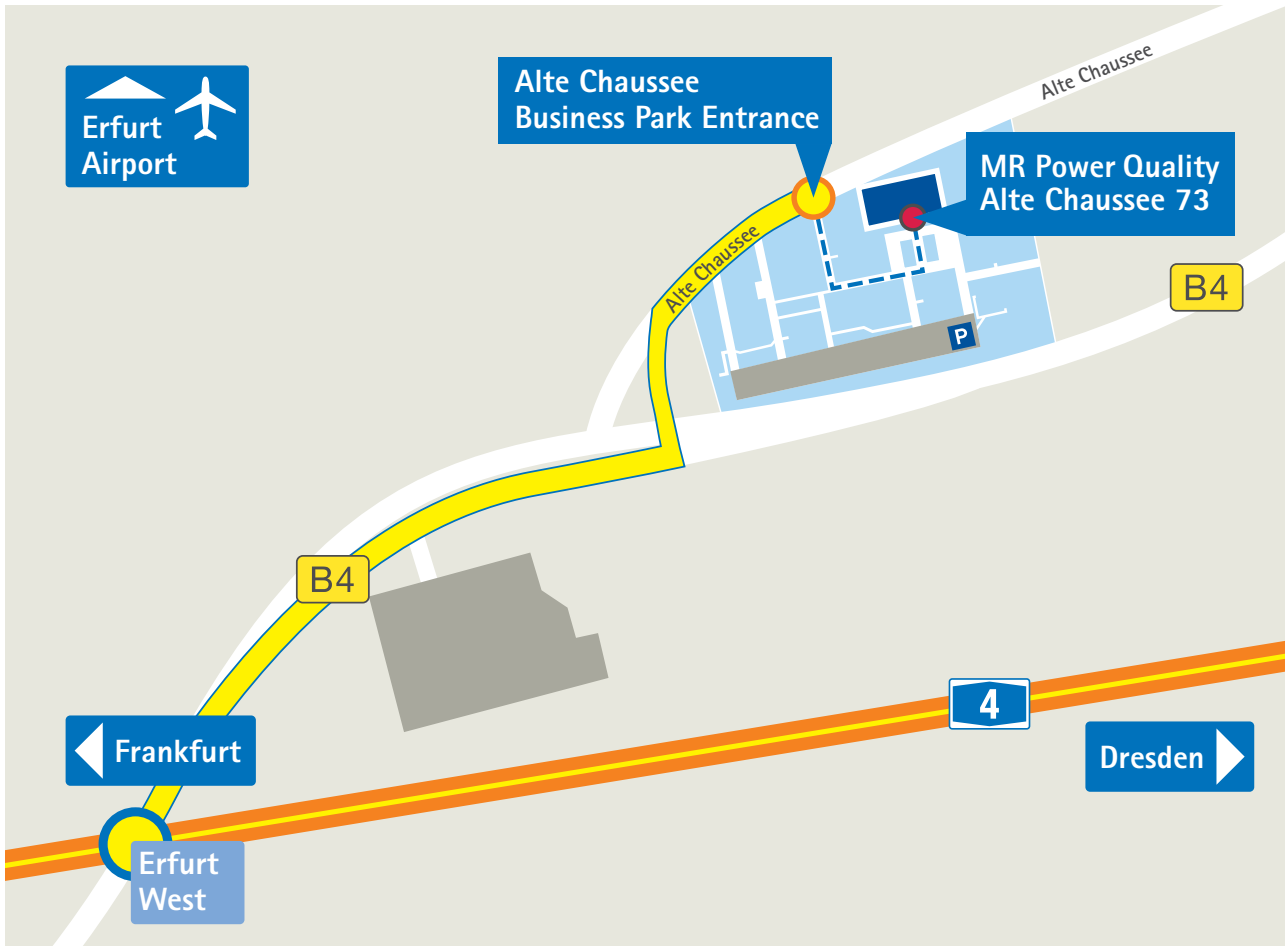

YOUR WAY TO MR

- I Take Autobahn A4 coming from Frankfurt or Dresden
- I Turn off at Exit 46 "Erfurt West"
- I Take federal highway B4 towards "Erfurt Zentrum"
- I Turn off at first exit to the left going towards "Waltersleben"
- I Take third entrance on your right to business park
- I Park your car in front and proceed to PQ

Maschinenfabrik Reinhausen GmbH
Power Quality
Alte Chaussee 73 / Building 2, 2nd floor
99097 Erfurt-Waltersleben
Telephone (+49) 361/3010 3-0
Telefax (+49) 361/3010 3-20

YOUR WAY TO MR

DETAILED MAP OF ERFURT-WALTERSLEBEN MAP OF DIRECT VICINITY

Maschinenfabrik Reinhausen GmbH
Power Quality
Alte Chaussee 73 / Building 2, 2nd floor
99097 Erfurt-Waltersleben
Telephone (+49) 361/3010 3-0
Telefax (+49) 361/3010 3-20