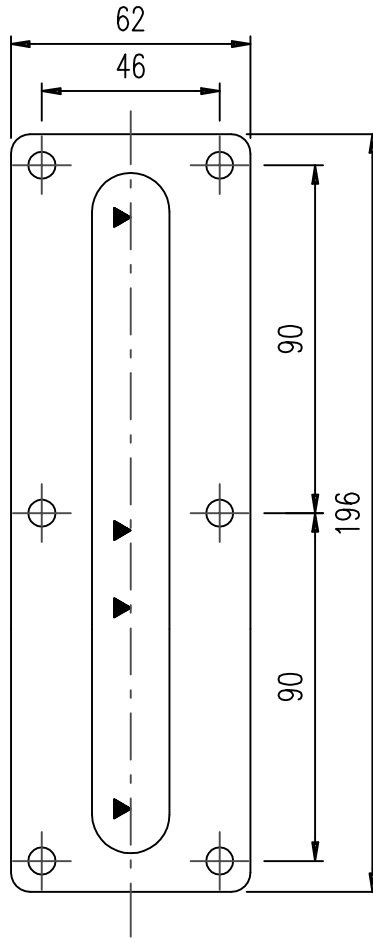

SMALL OLG0001 (H132)

Code: WEB3190A01
(old 3190/6)

MEDIUM OLG0002 (H196)

Code: WEB3190B01
(old 3190/5)

LARGE OLG0003 (H256)

Code: WEB3190C01
(old 3190/4)

| Pos. | Small | Medium | Large | Description |
|------|-------|--------|-------|------------------------|
| 1 | CW841 | CW840 | CW839 | GASKET OUTER |
| 2 | BW862 | BW861 | BW860 | SIGHTING PLATE |
| 3 | CW841 | CW840 | CW839 | GASKET INNER |
| 4G | BW865 | BW864 | BW863 | WINDOW GLASS |
| 5 | BW853 | BW852 | BW851 | WINDOW FRAME |
| 6 | 6 | 6 | 8 | STUD M6 (NOT SUPPLIED) |
| 7 | 6 | 6 | 8 | NUT M6 (NOT SUPPLIED) |