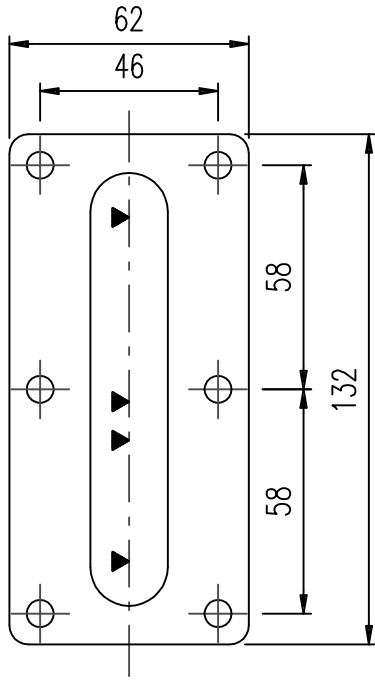

SMALL OLG0001 (H132)

Code: WEB3190A01
(old 3190/6)

MEDIUM OLG0002 (H196)

Code: WEB3190B01
(old 3190/5)

LARGE OLG0003 (H256)

Code: WEB3190C01
(old 3190/4)

| Pos. | Small | Medium | Large | Description |
|------|-------|--------|-------|------------------------|
| 1 | CW841 | CW840 | CW839 | GASKET OUTER |
| 2 | BW862 | BW861 | BW860 | SIGHTING PLATE |
| 3 | CW841 | CW840 | CW839 | GASKET INNER |
| 4G | BW865 | BW864 | BW863 | WINDOW GLASS |
| 5 | BW853 | BW852 | BW851 | WINDOW FRAME |
| 6 | 6 | 6 | 8 | STUD M6 (NOT SUPPLIED) |
| 7 | 6 | 6 | 8 | NUT M6 (NOT SUPPLIED) |