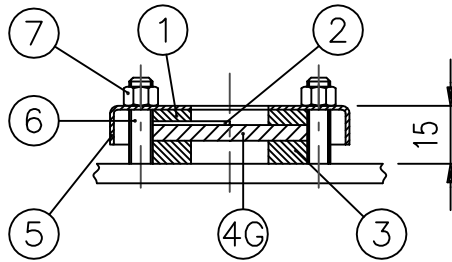

SMALL OLG0001 (H132)

Code: WEB3190A01
(old 3190/6)

MEDIUM OLG0002 (H196)

Code: WEB3190B01
(old 3190/5)

LARGE OLG0003 (H256)

Code: WEB3190C01
(old 3190/4)

| Pos. | Small | Medium | Large | Description |
|------|-------|--------|-------|------------------------|
| 1 | CW841 | CW840 | CW839 | GASKET OUTER |
| 2 | BW862 | BW861 | BW860 | SIGHTING PLATE |
| 3 | CW841 | CW840 | CW839 | GASKET INNER |
| 4G | BW865 | BW864 | BW863 | WINDOW GLASS |
| 5 | BW853 | BW852 | BW851 | WINDOW FRAME |
| 6 | 6 | 6 | 8 | STUD M6 (NOT SUPPLIED) |
| 7 | 6 | 6 | 8 | NUT M6 (NOT SUPPLIED) |