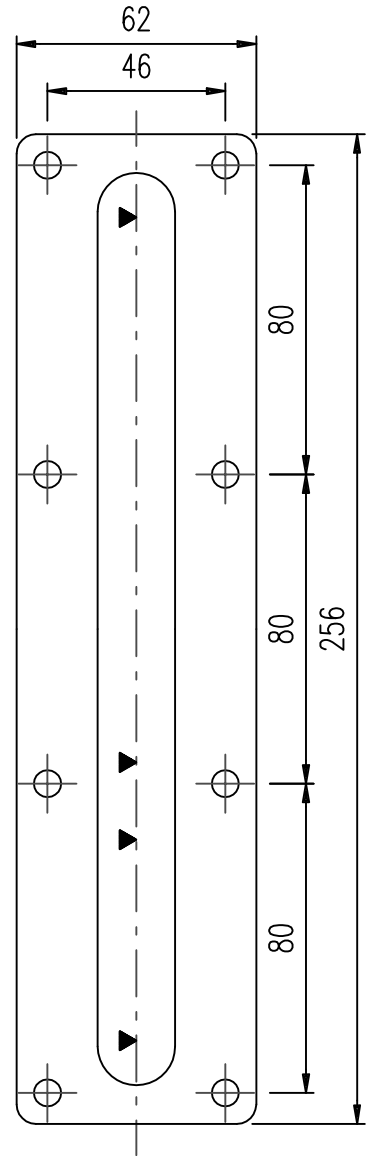

SMALL OLG0001 (H132)

Code: WEB3190A01
(old 3190/6)

MEDIUM OLG0002 (H196)

Code: WEB3190B01
(old 3190/5)

LARGE OLG0003 (H256)

Code: WEB3190C01
(old 3190/4)

| Pos. | Small | Medium | Large | Description |
|------|-------|--------|-------|------------------------|
| 1 | CW841 | CW840 | CW839 | GASKET OUTER |
| 2 | BW862 | BW861 | BW860 | SIGHTING PLATE |
| 3 | CW841 | CW840 | CW839 | GASKET INNER |
| 4G | BW865 | BW864 | BW863 | WINDOW GLASS |
| 5 | BW853 | BW852 | BW851 | WINDOW FRAME |
| 6 | 6 | 6 | 8 | STUD M6 (NOT SUPPLIED) |
| 7 | 6 | 6 | 8 | NUT M6 (NOT SUPPLIED) |