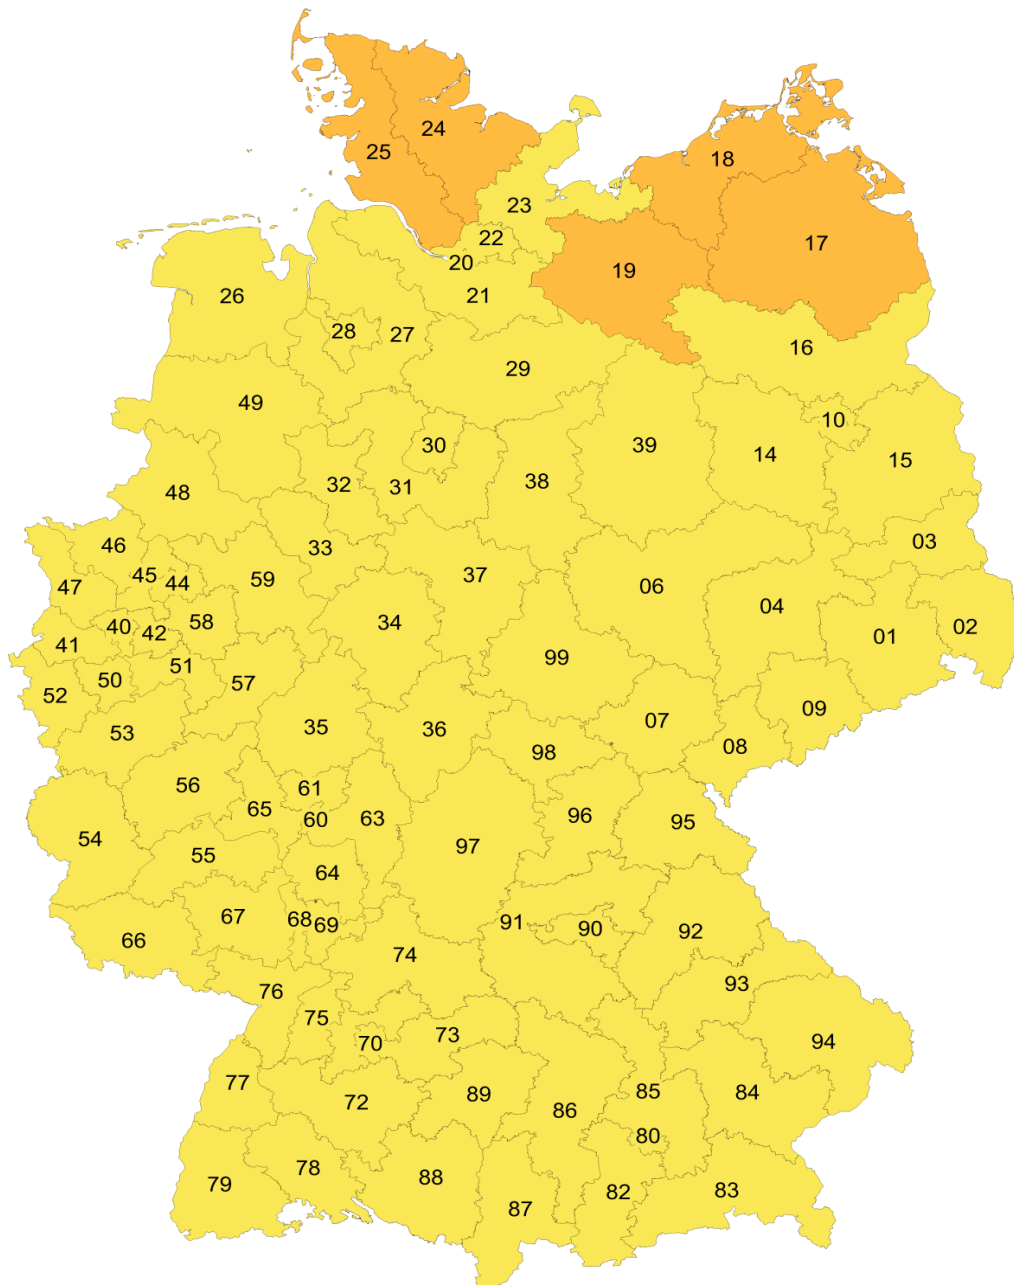

GERMANY

targospeed	Delivery is carried out within
Day A	1 day
Day B	2 days
Day C	3 days
Day D	4 days
Day E	5 days
Day F	6 days

Runtime **targofix** at least 1 day more than **targospeed**

AUSTRIA

targospeed	Delivery is carried out within
Day A	1 day
Day B	2 days
Day C	3 days
Day D	4 days
Day E	5 days
Day F	6 days

Runtime **targofix** at least 1 day more than **targospeed**

SWITZERLAND

targospeed	Delivery is carried out within
Day A	1 day
Day B	2 days
Day C	3 days
Day D	4 days
Day E	5 days
Day F	6 days

Runtime **targofix** at least 1 day more than **targospeed**

DENMARK

targospeed	Delivery is carried out within
Day A	1 day
Day B	2 days
Day C	3 days
Day D	4 days
Day E	5 days
Day F	6 days

Runtime **targofix** at least 1 day more than **targospeed**