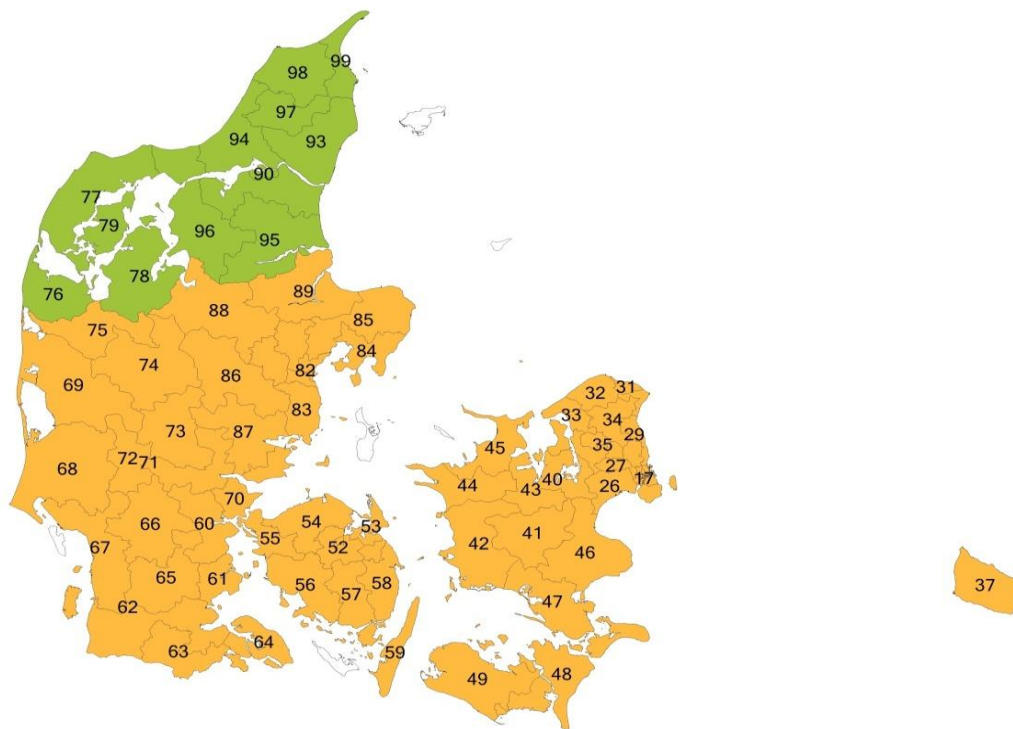

DENMARK

targospeed	Delivery is carried out within
Day A	1 day
Day B	2 days
Day C	3 days
Day D	4 days
Day E	5 days
Day F	6 days

Runtime **targofix** at least 1 day more than **targospeed**