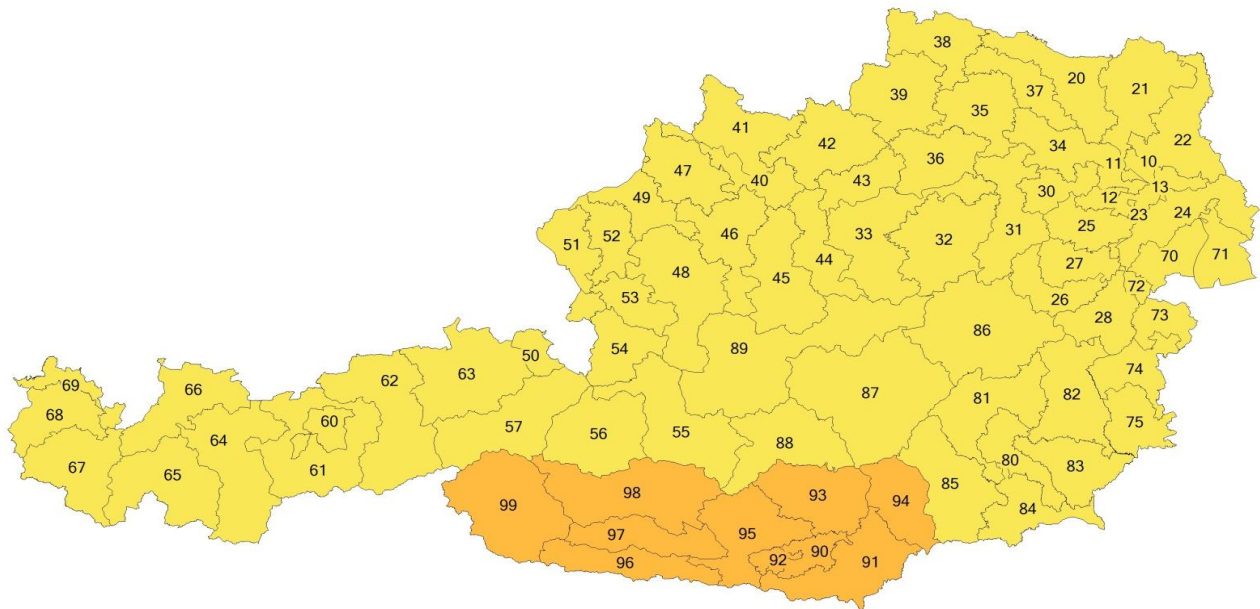

GERMANY

targospeed	Delivery is carried out within
Day A	1 day
Day B	2 days
Day C	3 days
Day D	4 days
Day E	5 days
Day F	6 days

Runtime **targofix** at least 1 day more than **targospeed**

AUSTRIA

targospeed	Delivery is carried out within
Day A	1 day
Day B	2 days
Day C	3 days
Day D	4 days
Day E	5 days
Day F	6 days

Runtime **targofix** at least 1 day more than **targospeed**

SWITZERLAND

targospeed	Delivery is carried out within
Day A	1 day
Day B	2 days
Day C	3 days
Day D	4 days
Day E	5 days
Day F	6 days

Runtime **targofix** at least 1 day more than **targospeed**

DENMARK

targospeed	Delivery is carried out within
Day A	1 day
Day B	2 days
Day C	3 days
Day D	4 days
Day E	5 days
Day F	6 days

Runtime **targofix** at least 1 day more than **targospeed**