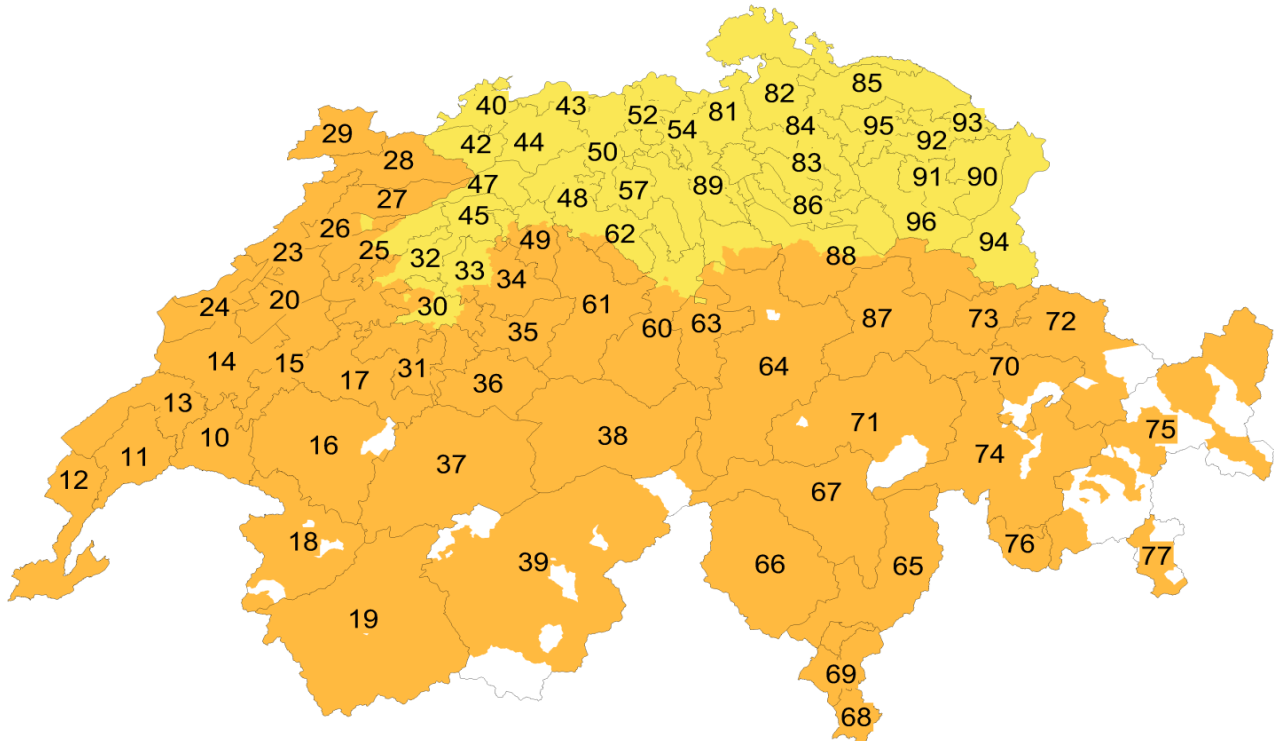

GERMANY

targospeed	Delivery is carried out within
Day A	1 day
Day B	2 days
Day C	3 days
Day D	4 days
Day E	5 days
Day F	6 days

Runtime **targofix** at least 1 day more than **targospeed**

AUSTRIA

targospeed	Delivery is carried out within
Day A	1 day
Day B	2 days
Day C	3 days
Day D	4 days
Day E	5 days
Day F	6 days

Runtime **targofix** at least 1 day more than **targospeed**

SWITZERLAND

targospeed	Delivery is carried out within
Day A	1 day
Day B	2 days
Day C	3 days
Day D	4 days
Day E	5 days
Day F	6 days

Runtime **targofix** at least 1 day more than **targospeed**

DENMARK

targospeed	Delivery is carried out within
Day A	1 day
Day B	2 days
Day C	3 days
Day D	4 days
Day E	5 days
Day F	6 days

Runtime **targofix** at least 1 day more than **targospeed**